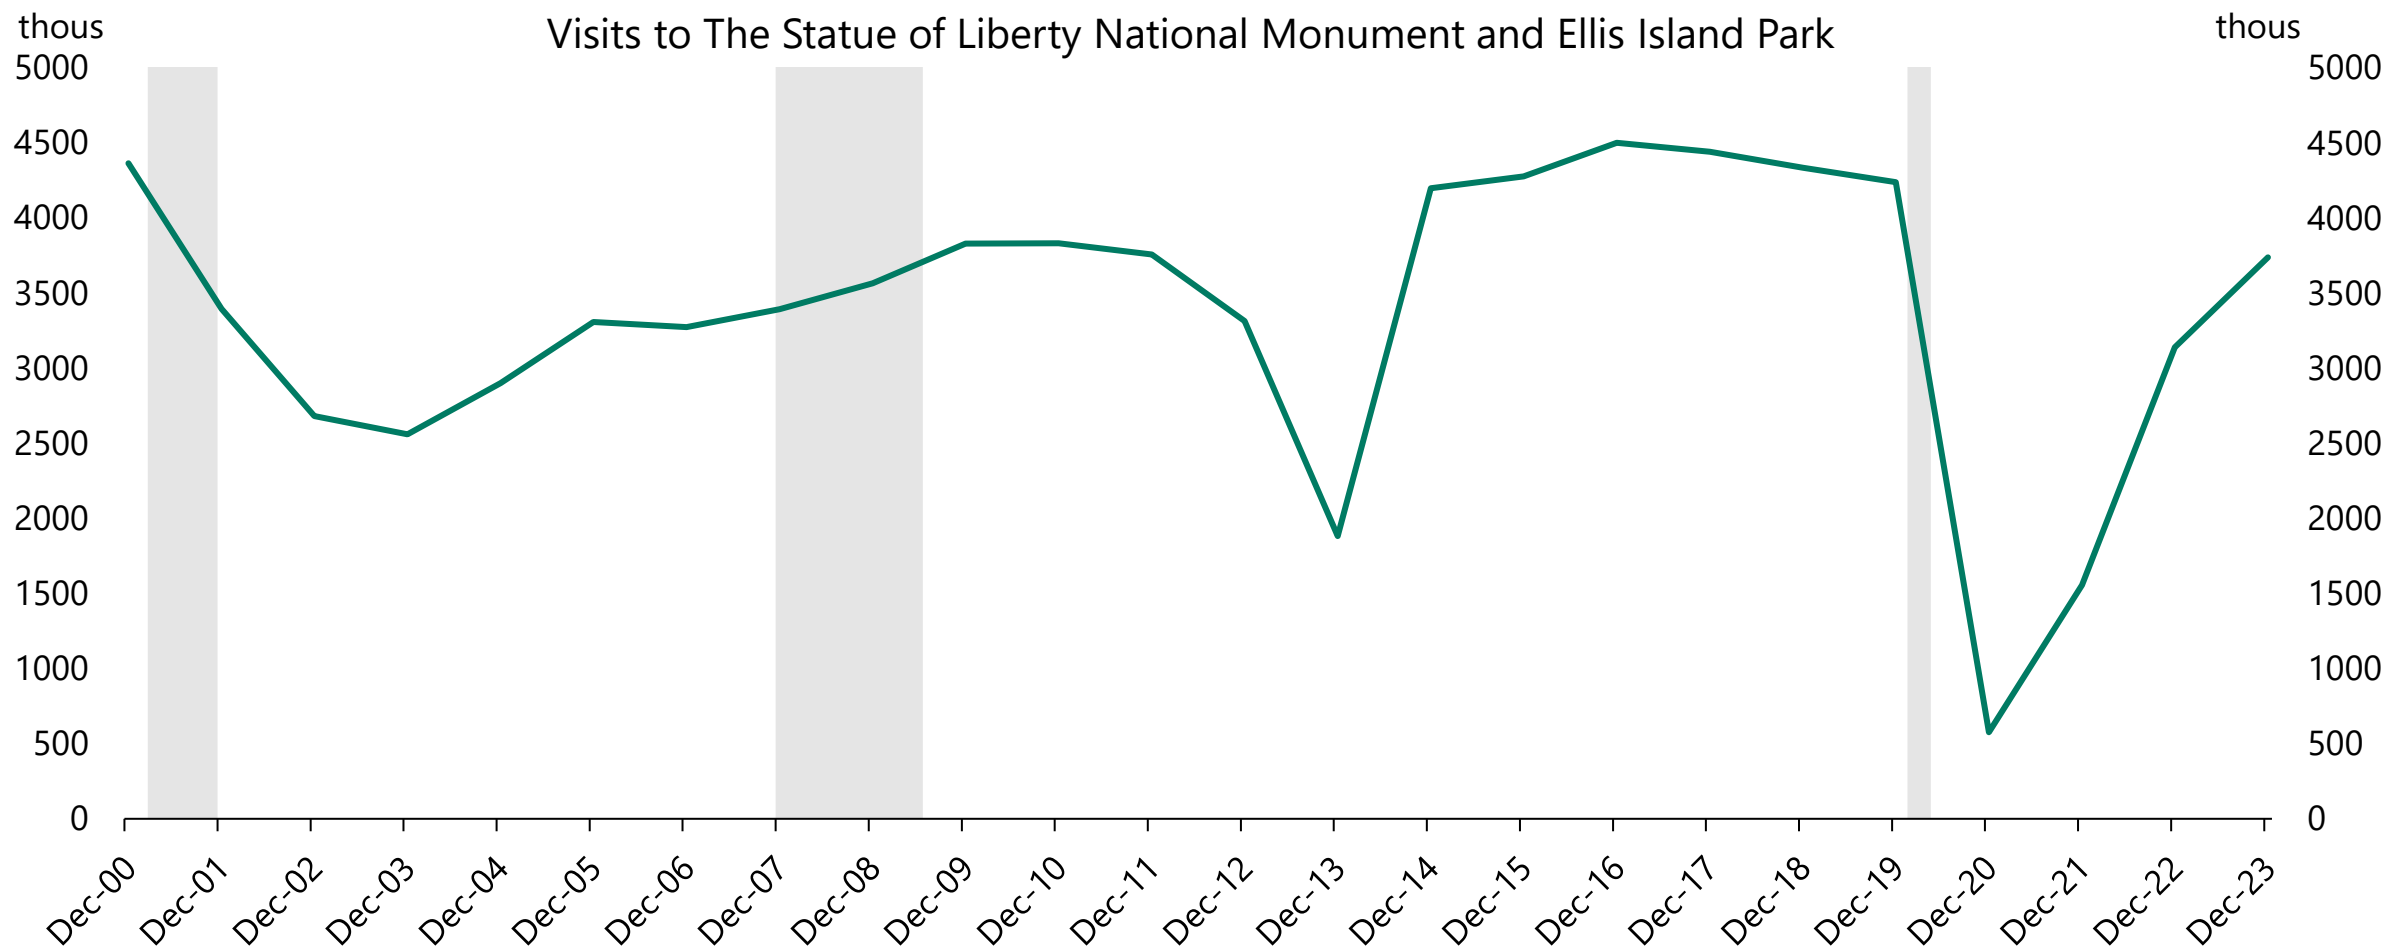

The number of visitors to the Statue of Liberty is back at pre-pandemic levels

Source: National Park Service, Apollo Chief Economist