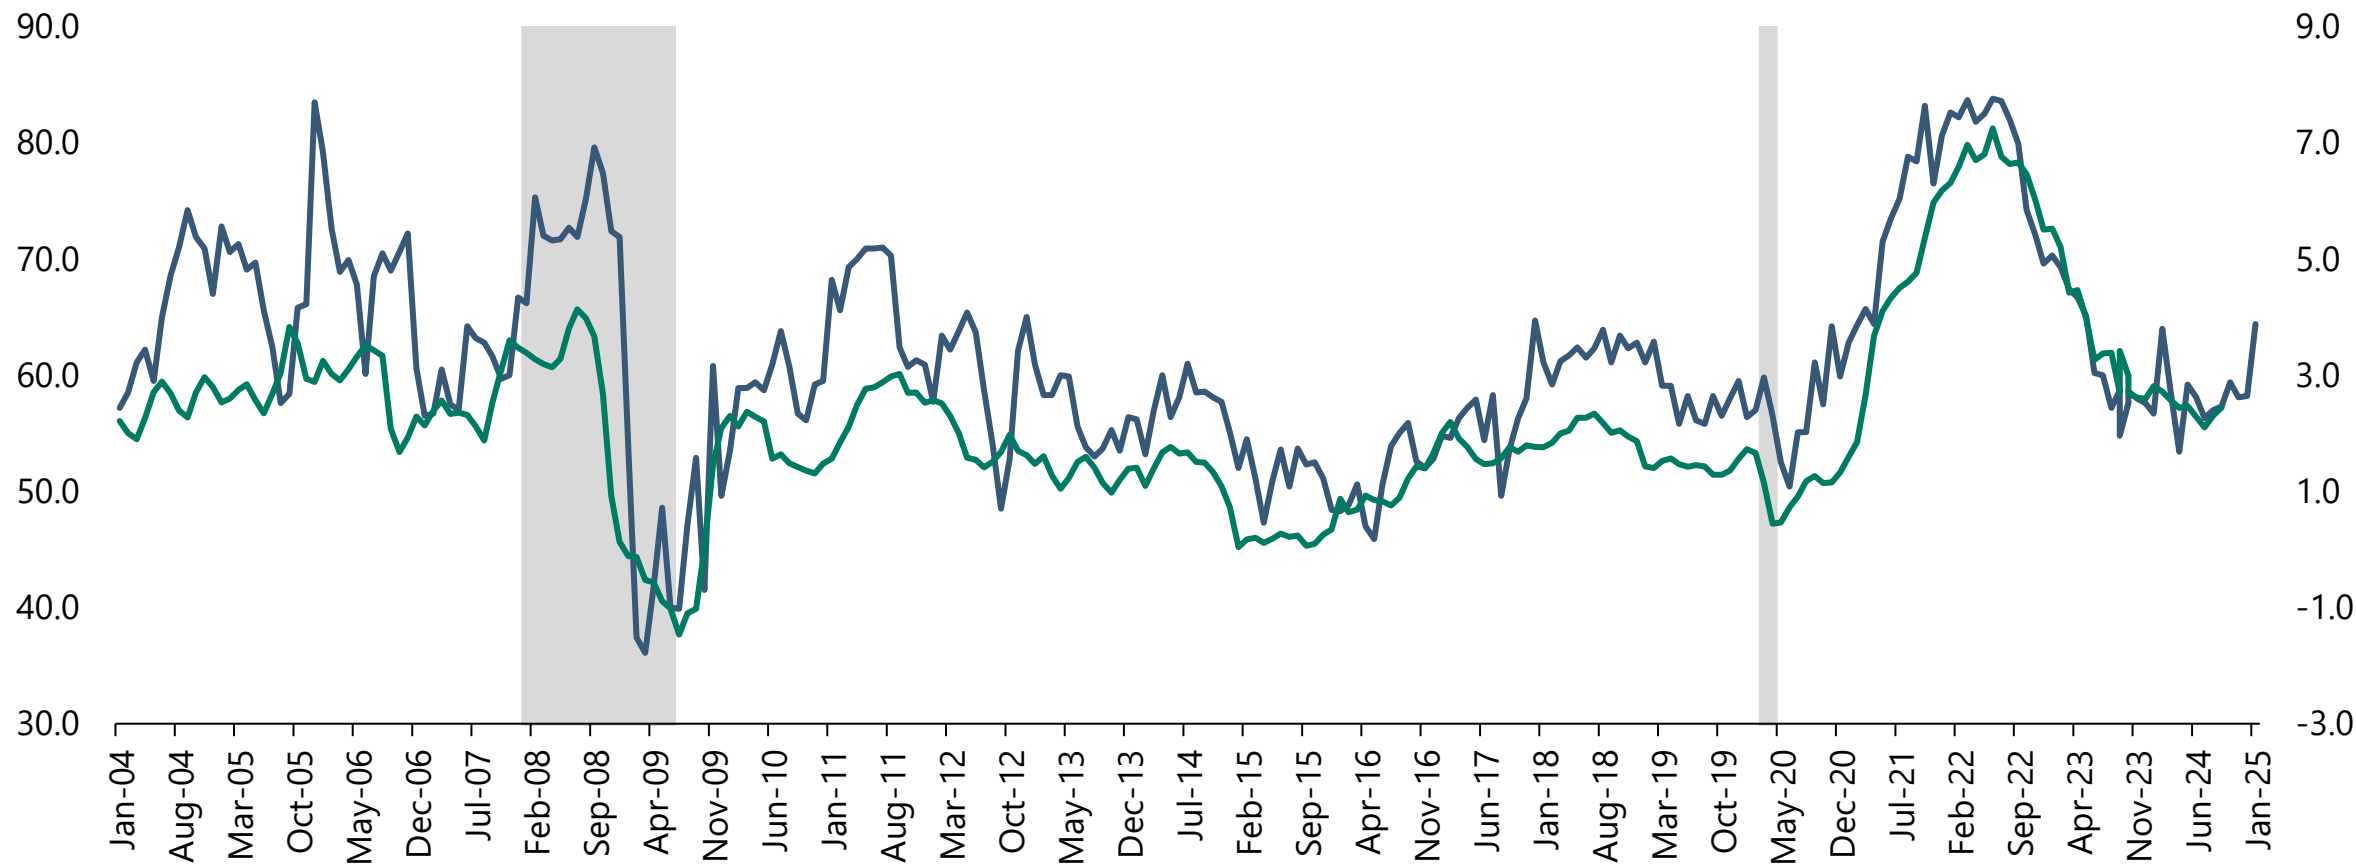

# ISM Services Price Paid index leading indicator for CPI

SA, 50+ = expansion

— ISM Services: Prices Index, 3m lead

— Headline CPI (RHS)

% YoY

# ISM Services Price Paid index indicating rebound in Core CPI

SA, 50+ = expansion

ISM Services: Prices Index, 6m lead

Core CPI (RHS)

% yoy

# ISM Services Price Paid index also a leading indicator for PCE

SA, 50+ = expansion

— ISM Services: Prices Index, 3m lead

— PCE (RHS)

% YoY