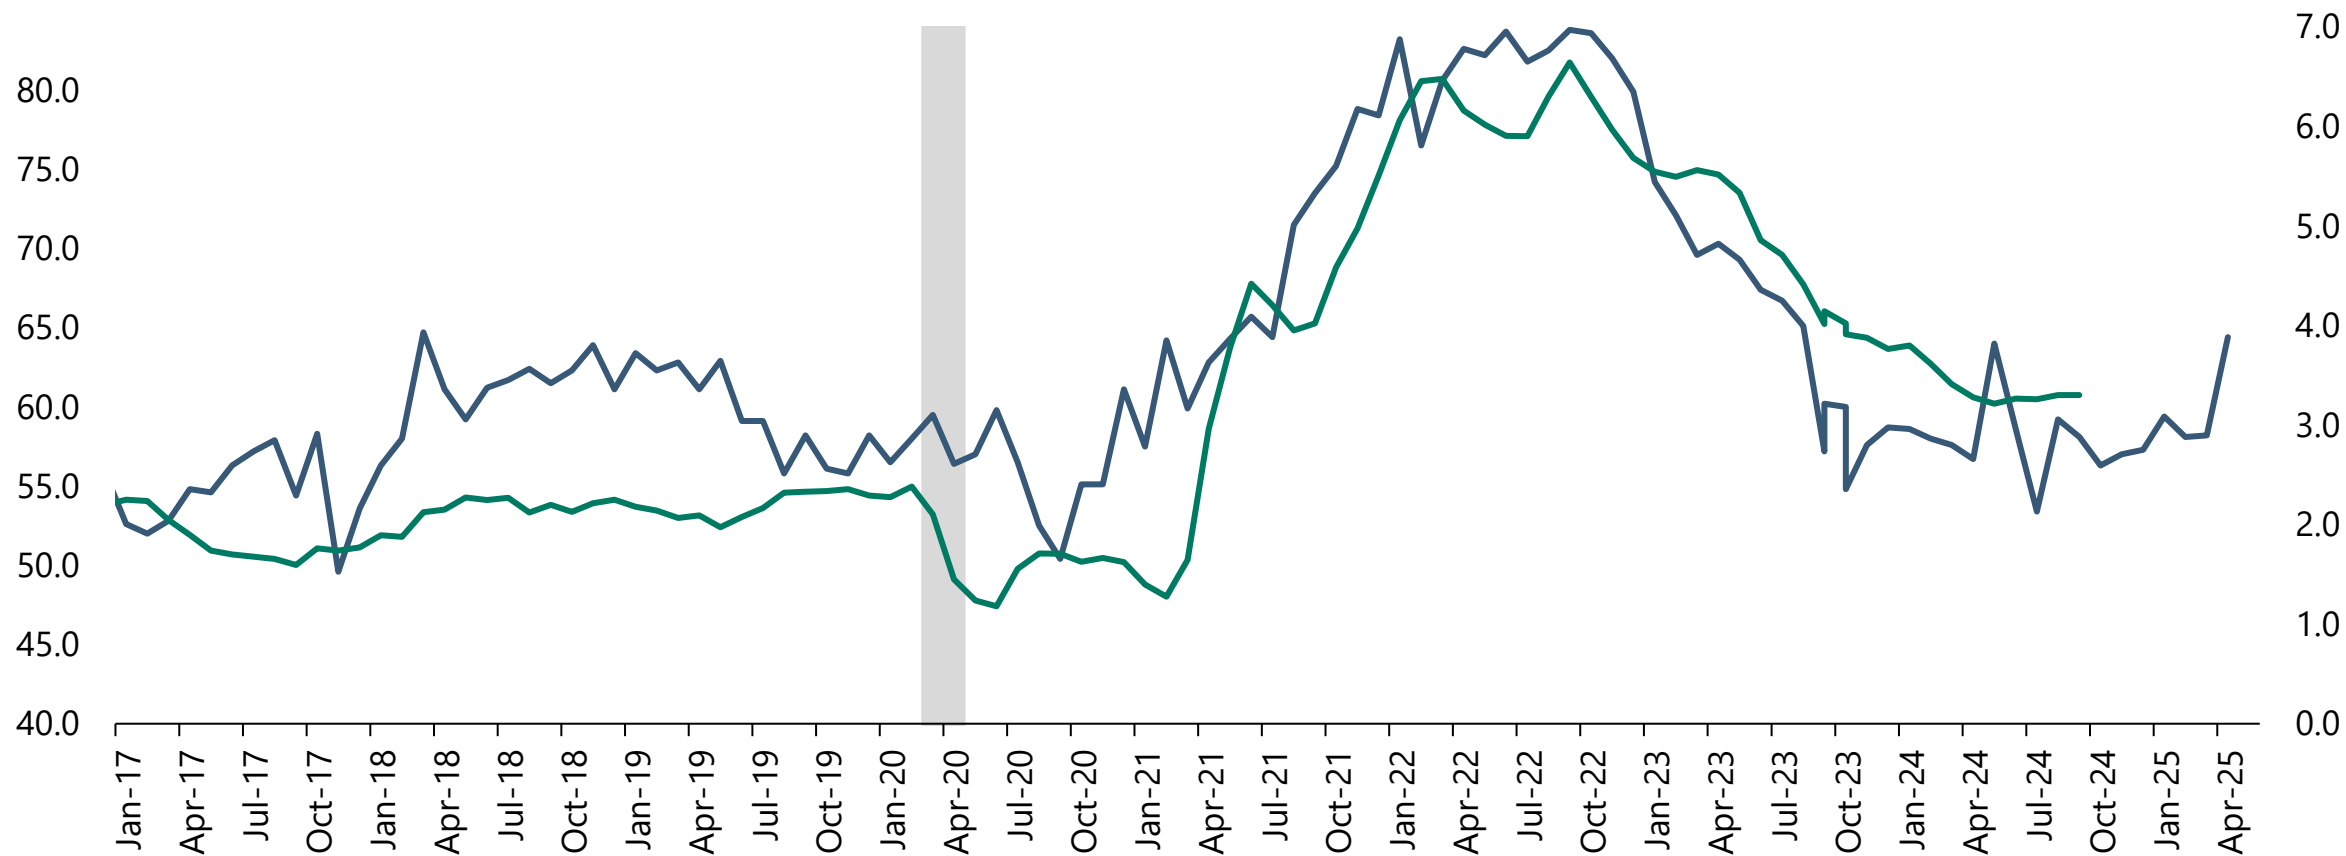

# ISM Services Price Paid index leading indicator for CPI

SA, 50+ = expansion

— ISM Services: Prices Index, 3m lead

— Headline CPI (RHS)

% YoY

# ISM Services Price Paid index indicating rebound in Core CPI

SA, 50+ = expansion

ISM Services: Prices Index, 6m lead

Core CPI (RHS)

% yoy