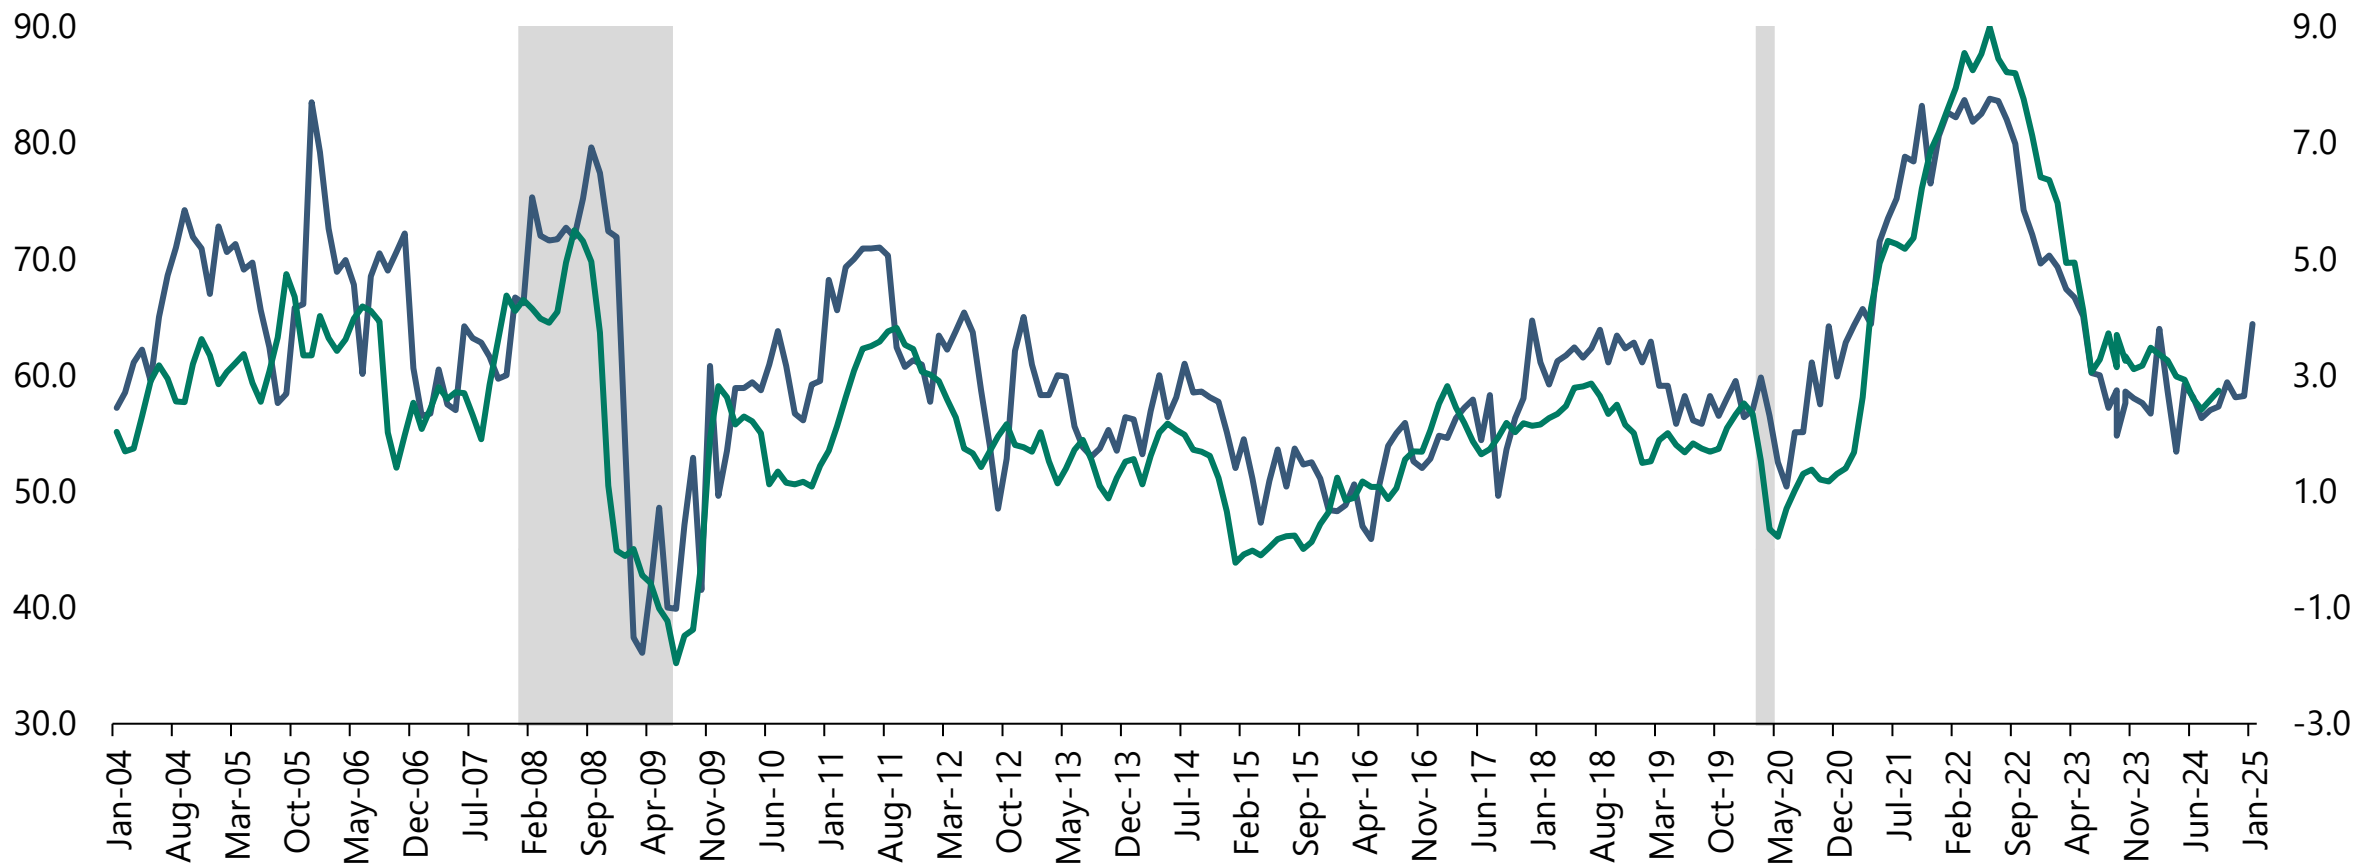

# ISM Services Price Paid index leading indicator for CPI

SA, 50+ = expansion

— ISM Services: Prices Index, 3m lead

— Headline CPI (RHS)

% YoY

# ISM Services Price Paid index indicating rebound in Core CPI

SA, 50+ = expansion

ISM Services: Prices Index, 6m lead

Core CPI (RHS)

% yoy